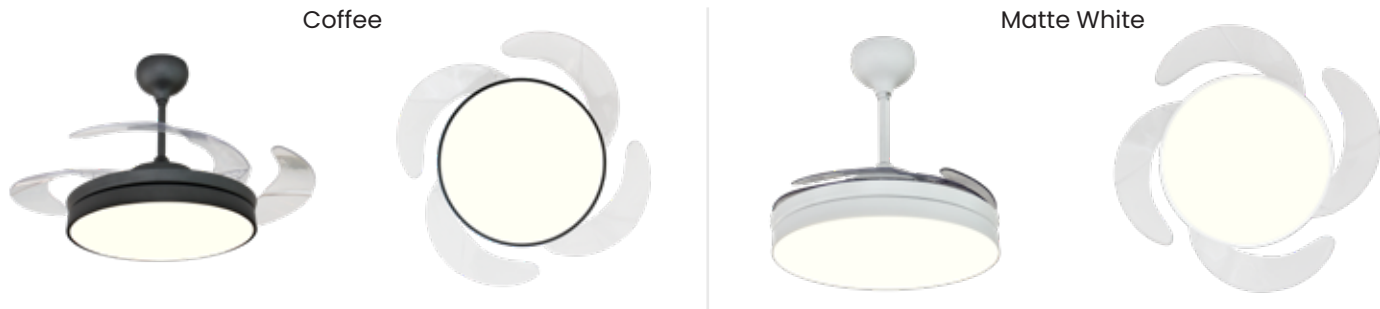

Colour	Blade	Sweep	Motor Spec	Fan Height
Coffee / Matte White	Retractable Fine Acrylic Transparent, 4 Nos	1067 mm / 42 in	153 x 12 mm DC	460 mm / 18.1 in
Light Kit: Multi Colour LED (36W)		Airflow: 6228 CFM		Remote Control Included
BLDC Motor		Summer-Winter		Multicolour LED
				Whisper Quiet