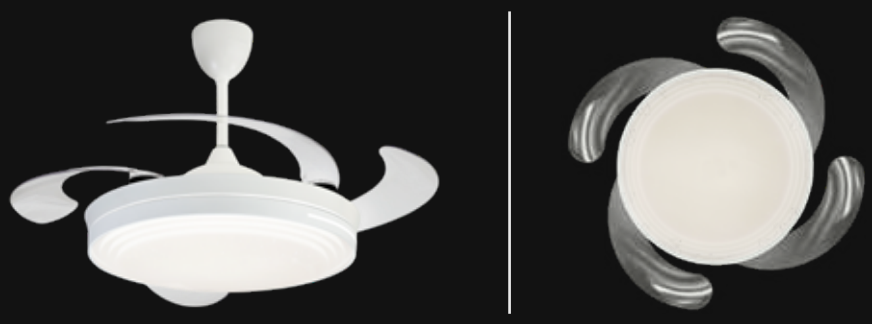

Colour	Blade	Sweep	Motor Spec	Fan Height
Matte white	Retractable Fine Acrylic Transparent, 4 Nos	1321 mm / 52 in	155 x 23 mm DC	549 mm / 21.6 in
Light Kit: Multi Colour LED (70W)		Airflow: 8744 CFM		Remote Control Included
BLDC Motor	Summer-Winter	Multicolour LED	Whisper Quiet