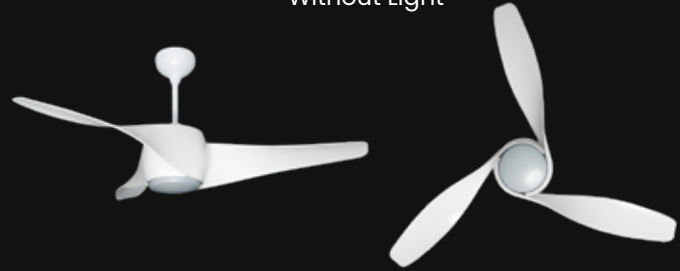

CE

Simply Modern **WAVE WHITE**

With Light

Without Light

Colour	Blade	Sweep	Motor Spec	Fan Height
Matte White	High Quality ABS Glossy White, 3 Nos	1270 mm / 50 in	153 x 18 mm DC	500 mm / 19.69 in
Light Kit: Multi Colour LED (18W)		Airflow: 7060 CFM		Remote Control Included
 BLDC Motor		 Summer-Winter		 Multicolour LED
				 Whisper Quiet