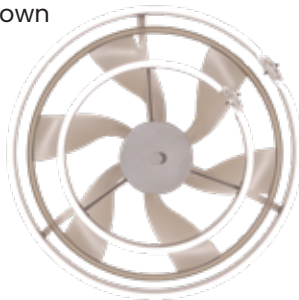

Beach Brown