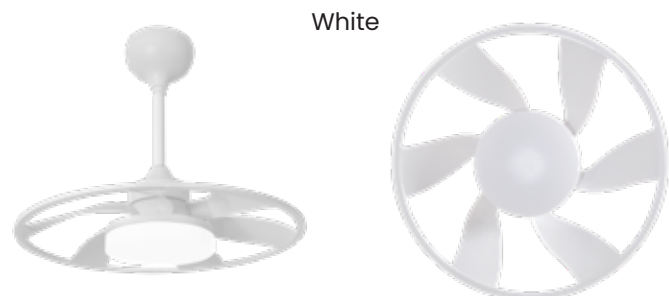

Colour	Blade	Sweep	Motor Spec	Fan Height
Olive Brown / White	ABS, Olive Brown / White, 6 Nos	559 mm / 22 in	110 x 8 mm DC	431.8 mm / 17 in
Light Kit: Multi Colour LED (24W)		Airflow: 7115 CFM		Remote Control Included
BLDC Motor		Summer-Winter		Multicolour LED
				Whisper Quiet