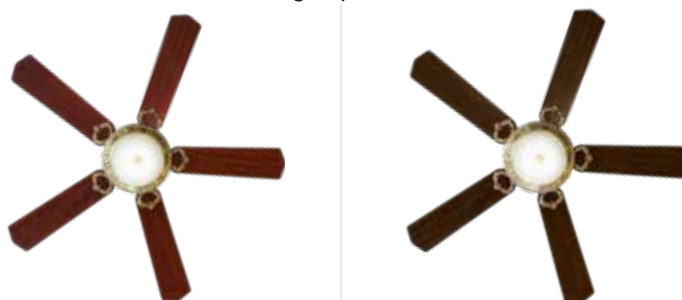

DIANA Classical Vintage

Reversible Dual Colour Blades
Mahogany / Walnut