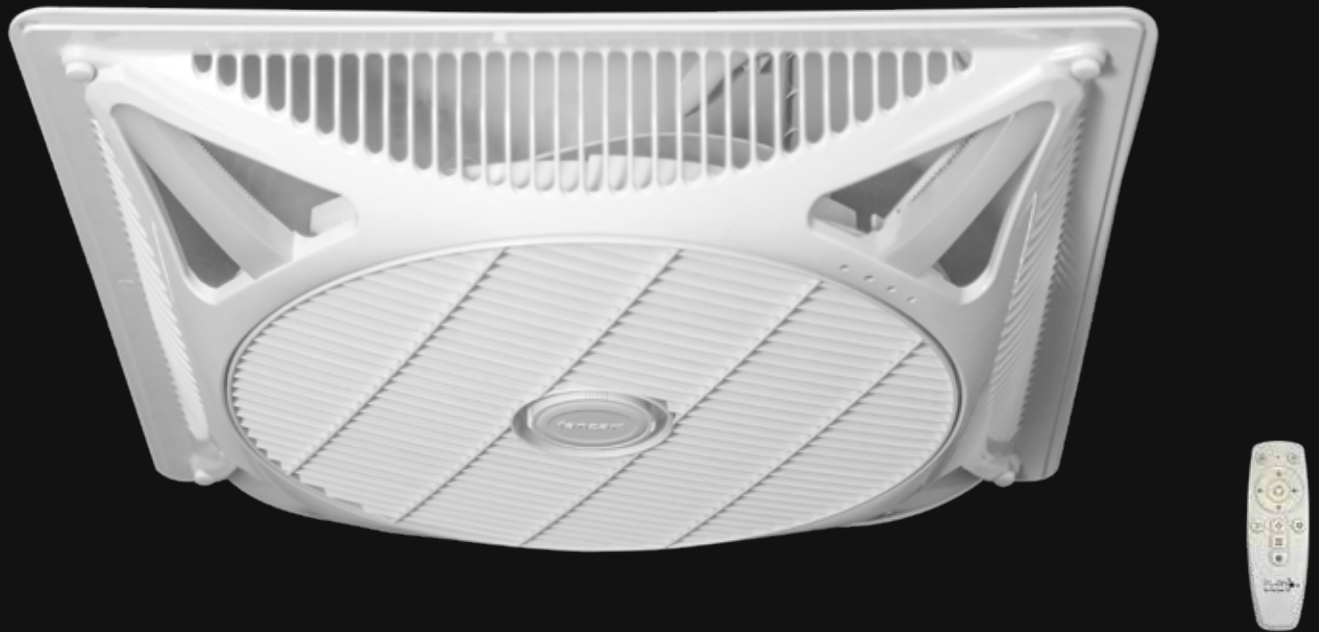

INVENTO SLIM Recessed False Ceiling

With Light

Without Light

Colour	Blade	Fan Spec
White	ABS Body	603 x 603 x 190 mm
Light Kit: LED 6 Watts x 4	Airflow: 3240 CFM	Remote Control Included
Only for Tiled Ceilings		

Recessed False Ceiling **INVENTO**

With Light

Without Light

Colour	Blade	Fan Spec
White	ABS Body	603 x 603 x 220 mm
Light Kit: LED 6 Watts x 4	Airflow: 3240 CFM	Remote Control Included

For all types of ceilings - POP, Wooden Ceilings, Tile Ceilings, Grid Ceilings, Gypsum Board Ceilings