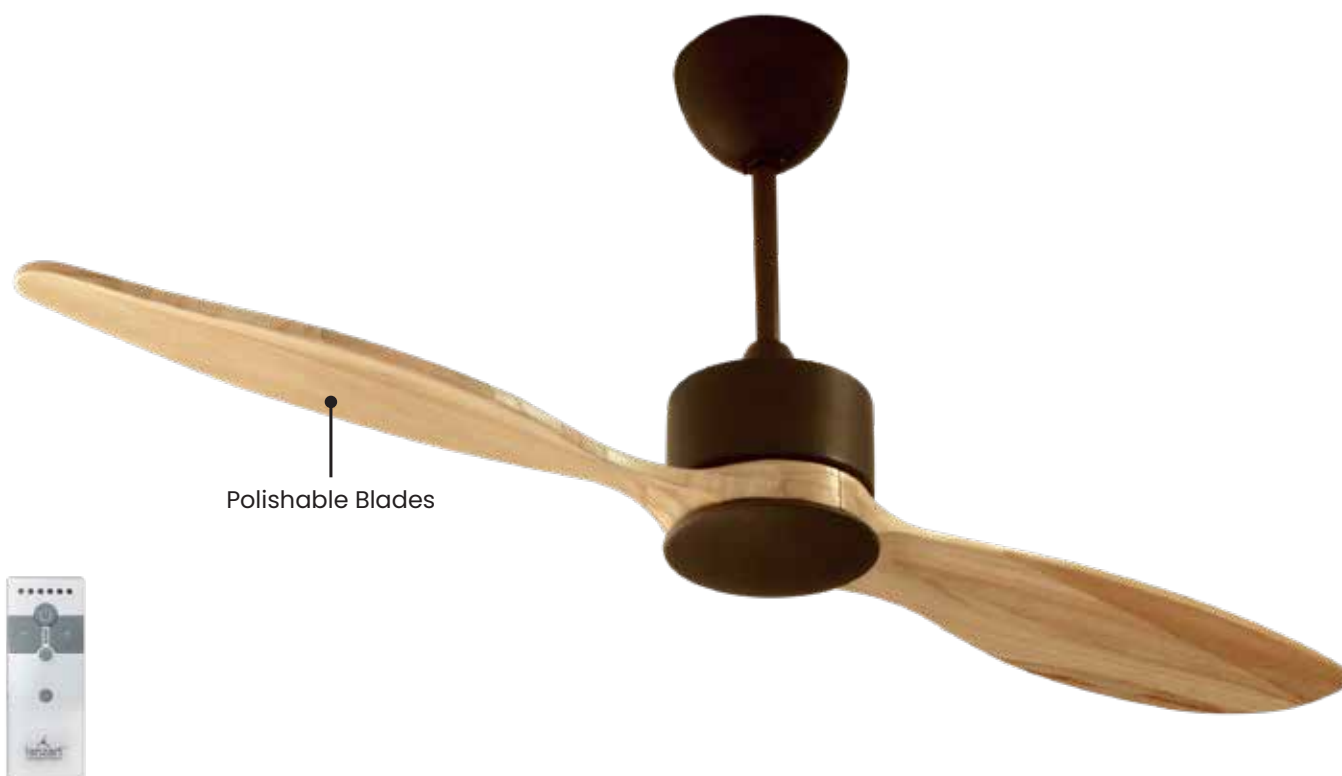

BLAZE Modern Wooden

Colour	Blade	Sweep	Motor Spec	Fan Height
Coffee Brown	Maple, Light Grain Natural Wood ,2 Nos (Can be Polished to Match Any Shade)	1321 mm / 52 in	155 x 12 mm DC	430 mm / 16.9 in
Airflow: 6280 CFM		Remote Control Included		
BLDC Motor		Summer-Winter		Customization
				Whisper Quiet