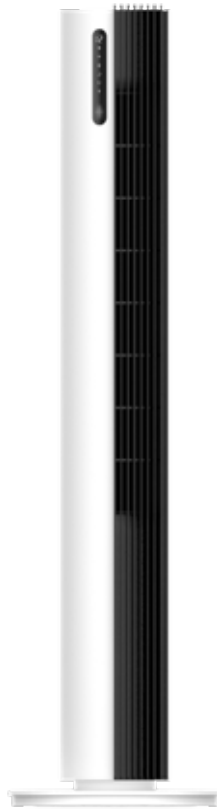

NEW

White

Wooden

APOLLO Smart Series

Colour	Air Velocity	Max Flux	Noise Level	Fan Height
White / Wooden	≥6 m/s	≥450m ³ /h	≤52 dB	1100mm / 43.30 in
Wattage: 30 W		Oscillation: 90°		Remote Control Included
 Eco-Feature				