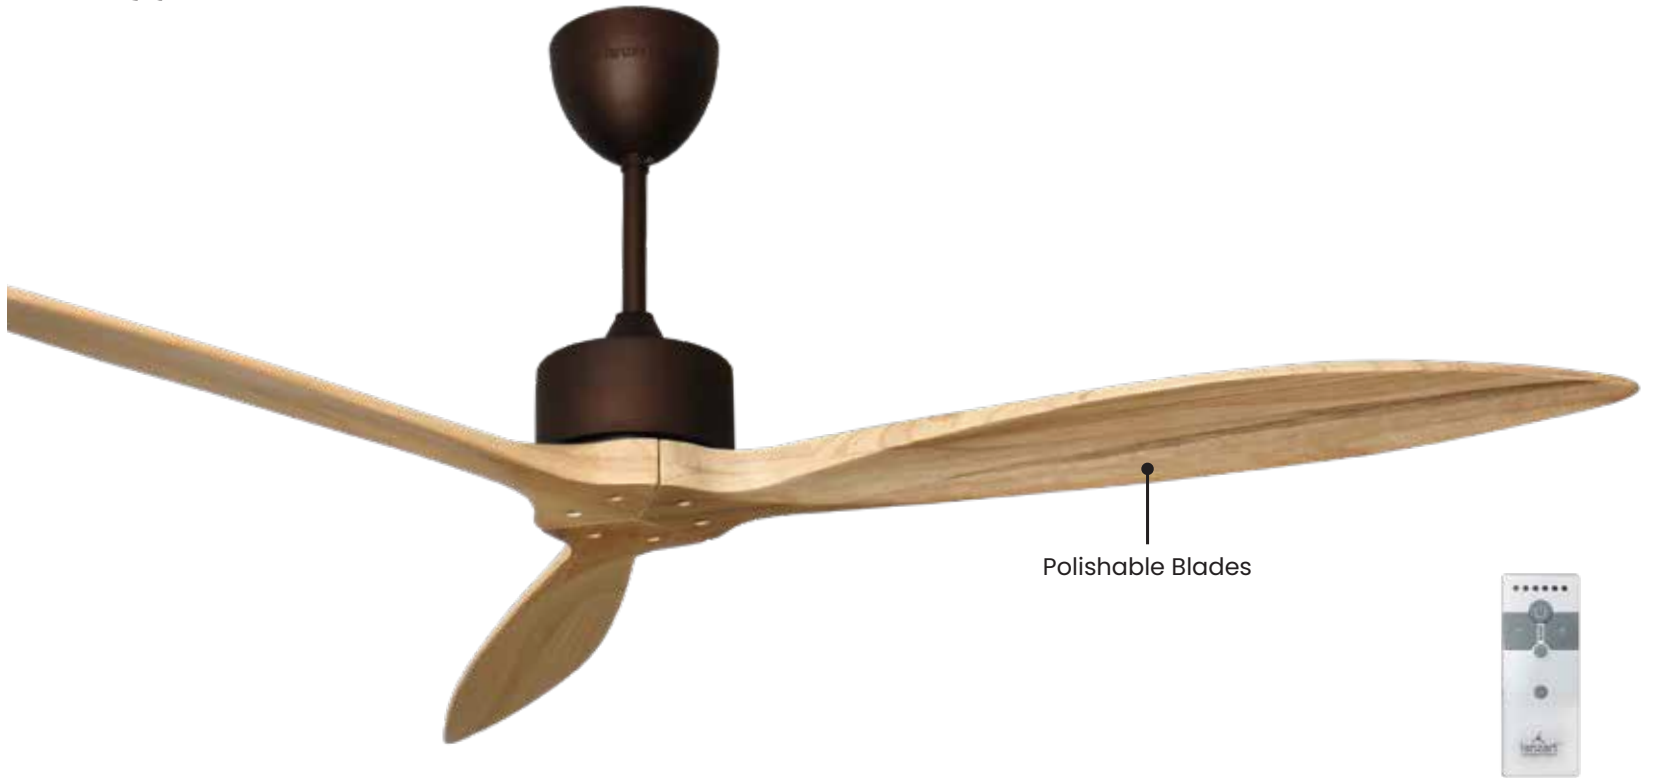

CE

Modern Wooden PINE