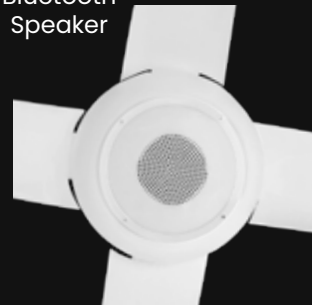

CE

Simply Modern **MELODY**

Bluetooth Speaker

Colour	Blade	Sweep	Motor Spec	Fan Height
Glossy White	Fine ABS Glossy White, 4 Nos	965 mm / 38 in	153 x 20 mm AC	550 mm / 21.6 in
Sound Kit: 10W Bluetooth Speaker		Light Kit: LED (12W)	Airflow: 5752 CFM	Remote Control Included
				