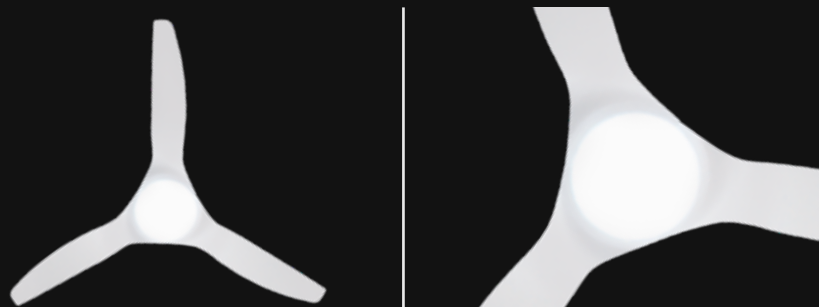

Colour	Blade	Sweep	Motor Spec	Fan Height
Matte White	High Quality ABS Matte White, 3 Nos	1422 mm / 56 in	188 x 18 mm AC	520 mm / 20.5 in
Light Kit: Multi Colour LED (18W)		Airflow: 7415 CFM		Remote Control Included
Multicolour LED		Whisper Quiet