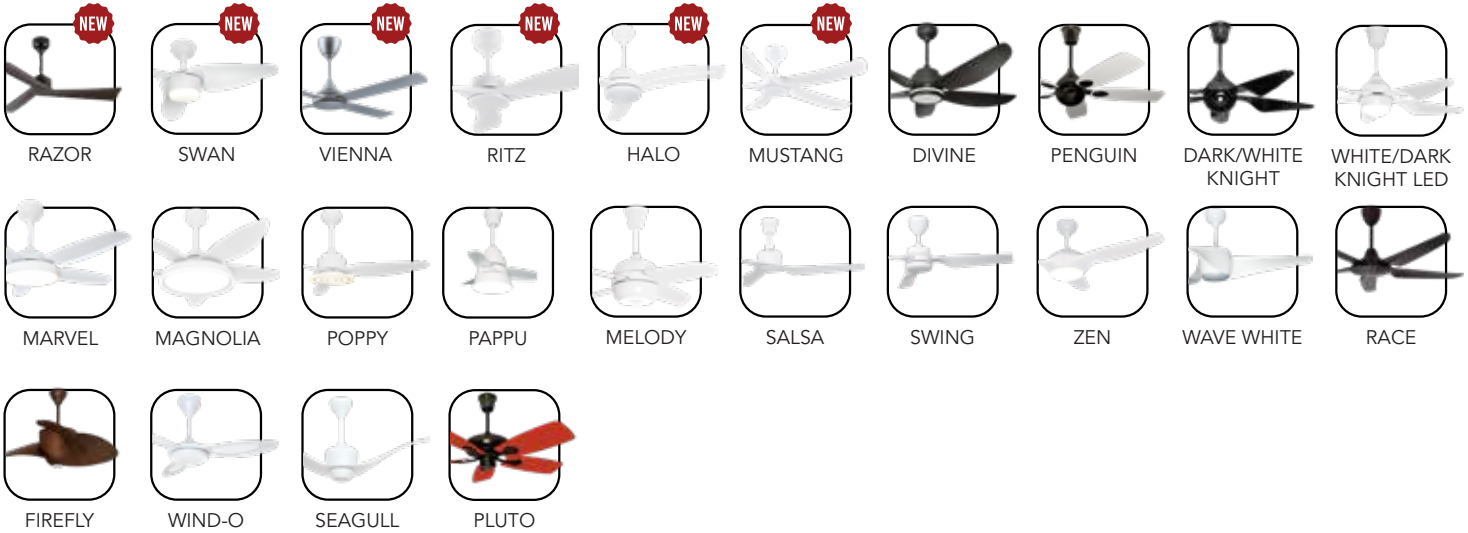

Ⓜ Simply Modern