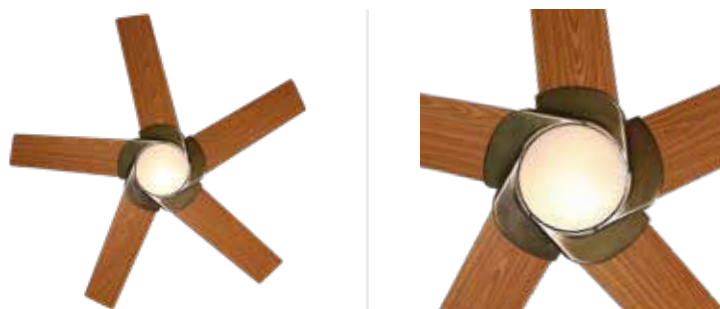

Colour	Blade	Sweep	Motor Spec	Fan Height
Antique Brass	Special Wood Honey Pecan, 5 Nos	1321 mm / 52 in	188 x 18 mm AC	500 mm / 19.6 in
Light Kit: LED (15W)		Airflow: 7060 CFM		Remote Control Included