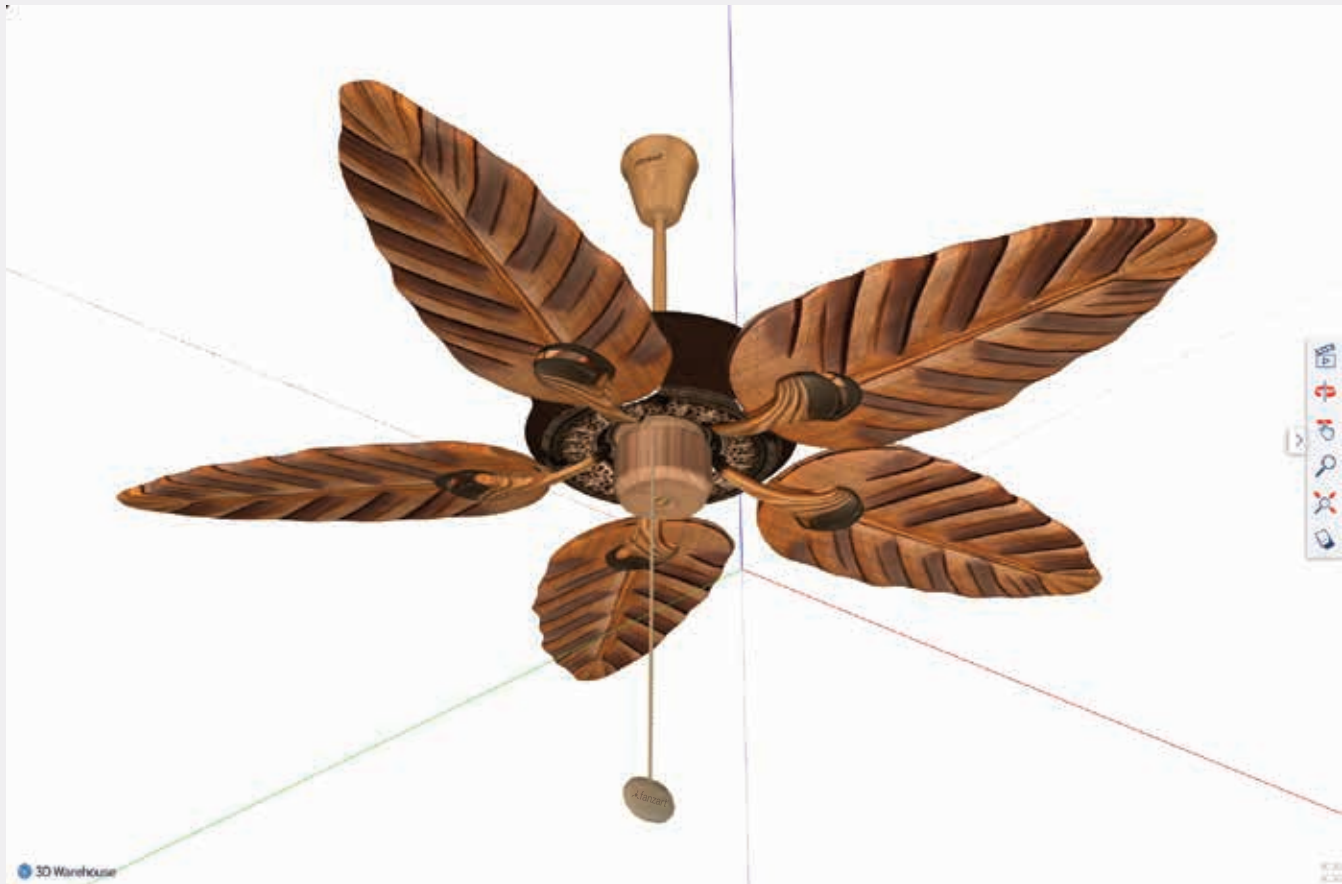

BLAZE

WAVE

VIENNA

GRANDMASTER

Add Art to your Ceiling!

3D Warehouse

3D Models for Google Sketchup & 3DS Max, Revit, Rhino etc..

Introducing 3D models for Google Sketchup and 3Ds Max Studio. Now you can download our fans from the 3D warehouse and use it to render your space, be it your living room, dining room, bedroom or any other room with an actual model of the fan that is available to you.