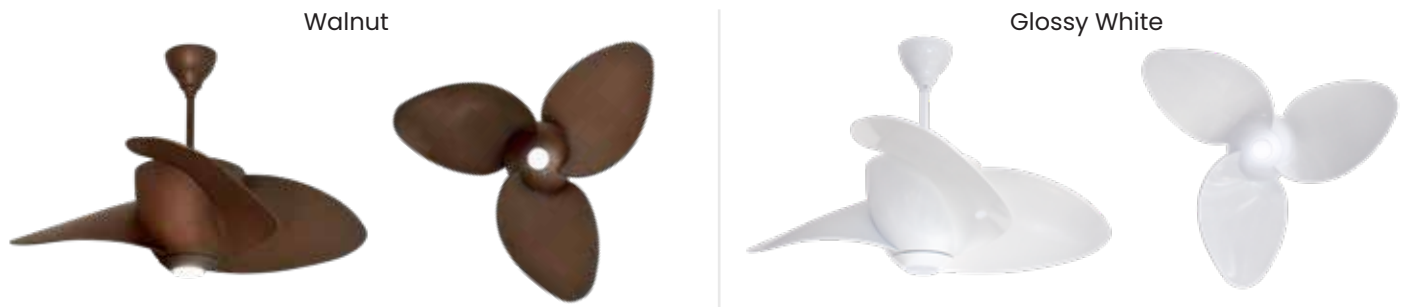

Also Available in AC Motor
Motor Spec: 188 X 22 mm AC

Simply Modern **FIREFLY**

Colour	Blade	Sweep	Motor Spec	Fan Height
Walnut / Glossy White	ABS, 3 Nos	1118 mm / 44 in	153 x 8 mm DC	616 mm / 24.2 in
Light Kit: LED (6W)		Airflow: 7819 CFM		Remote Control Included
 BLDC Motor		 Summer-Winter		 Whisper Quiet