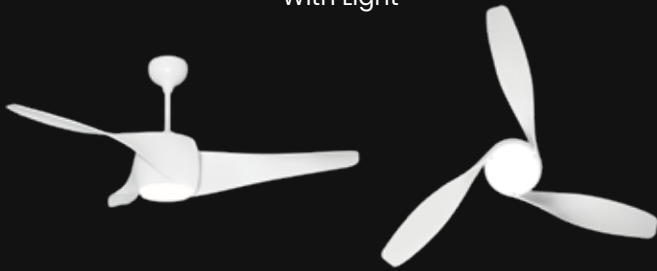

Simply Modern **WAVE WHITE**

With Light