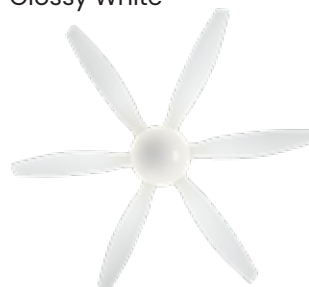

Glossy White