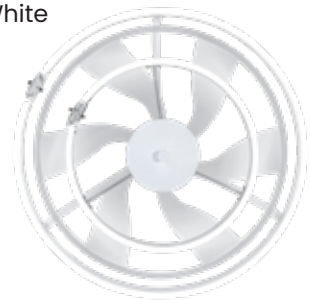

NEW

Exotic Fandelier **NIMBUS**

Beach Brown

Matte White

Colour	Blade	Sweep	Motor Spec	Fan Height
Matte White / Beach Brown	High Quality ABS, 6 Nos	559 mm / 22 in	110 x 8 mm DC	579 mm / 22.8 in
Light Kit: Multi Colour LED (120W)		Airflow: 6924 CFM		Remote Control Included
 BLDC Motor		 Summer-Winter		 Multicolour LED
				 Whisper Quiet