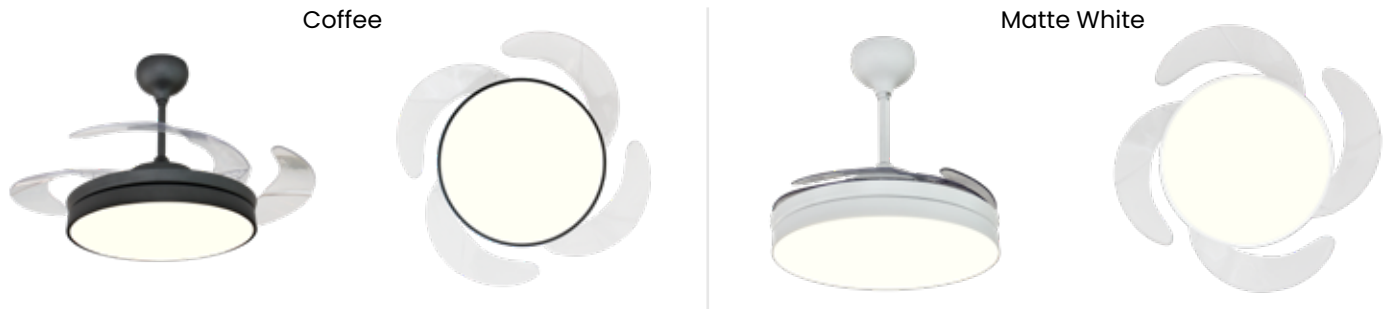

Colour	Blade	Sweep	Motor Spec	Fan Height
Coffee / Matte White	Retractable Fine Acrylic Transparent, 4 Nos	1067 mm / 42 in	153 x 12 mm DC	460 mm / 18.1 in
Light Kit: Multi Colour LED (36W)		Airflow: 6228 CFM		Remote Control Included
BLDC Motor		Summer-Winter		Multicolour LED
				Whisper Quiet