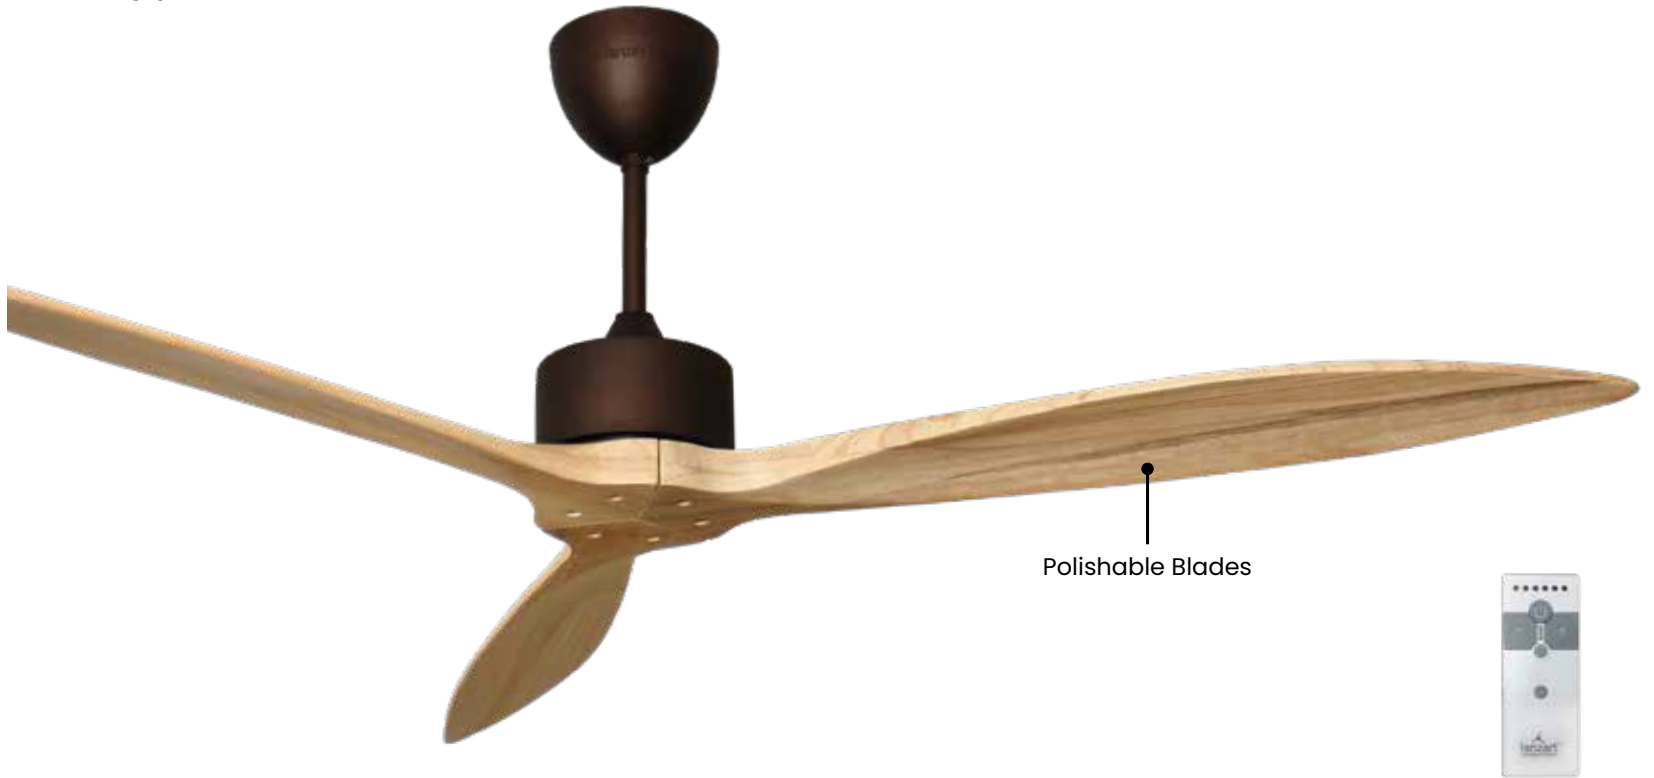

CE

Modern Wooden PINE