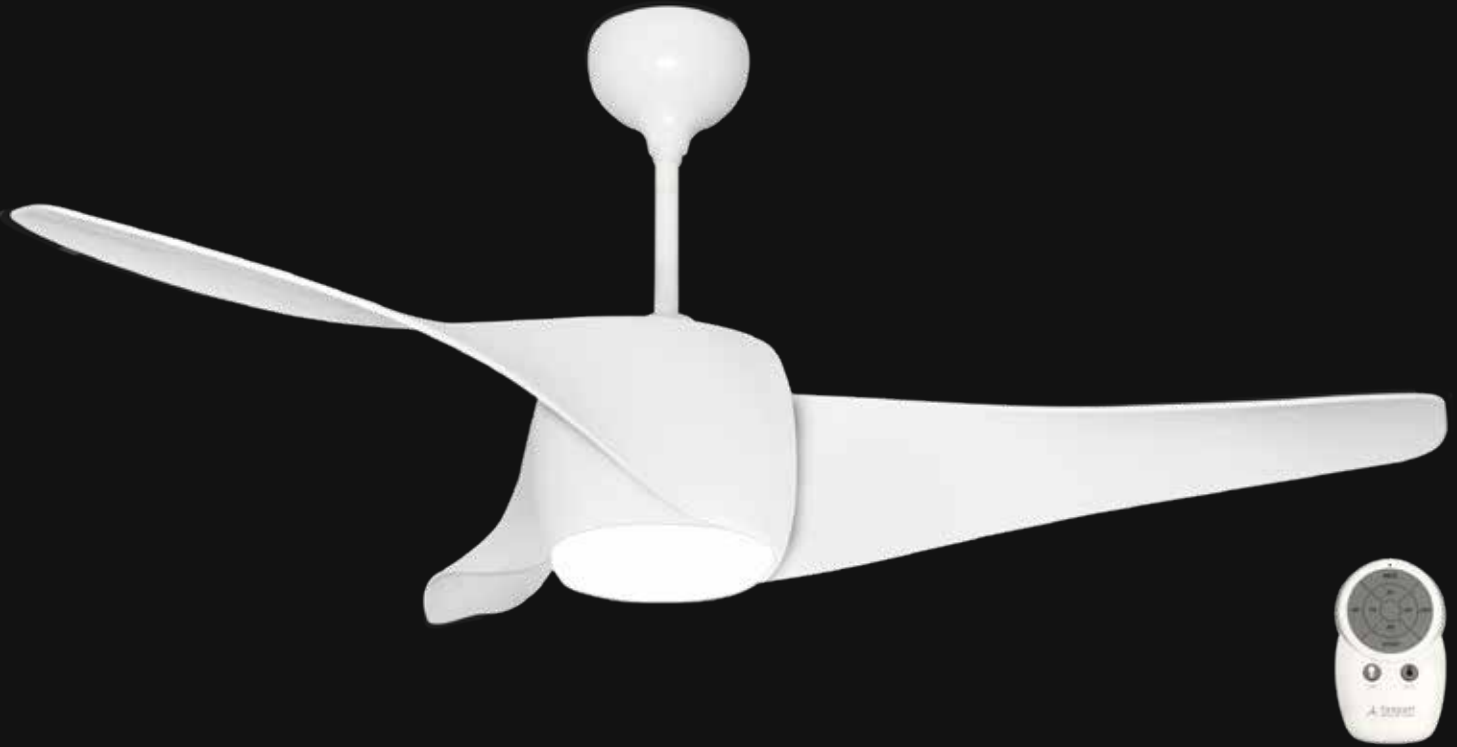

CE

Simply Modern **WAVE WHITE**

Colour	Blade	Sweep	Motor Spec	Fan Height
Matte White	High Quality ABS Glossy White, 3 Nos	1270 mm / 50 in	153 x 18 mm DC	500 mm / 19.69 in
Light Kit: Multi Colour LED (18W)		Airflow: 7060 CFM		Remote Control Included
BLDC Motor		Summer-Winter		Multicolour LED
				Whisper Quiet