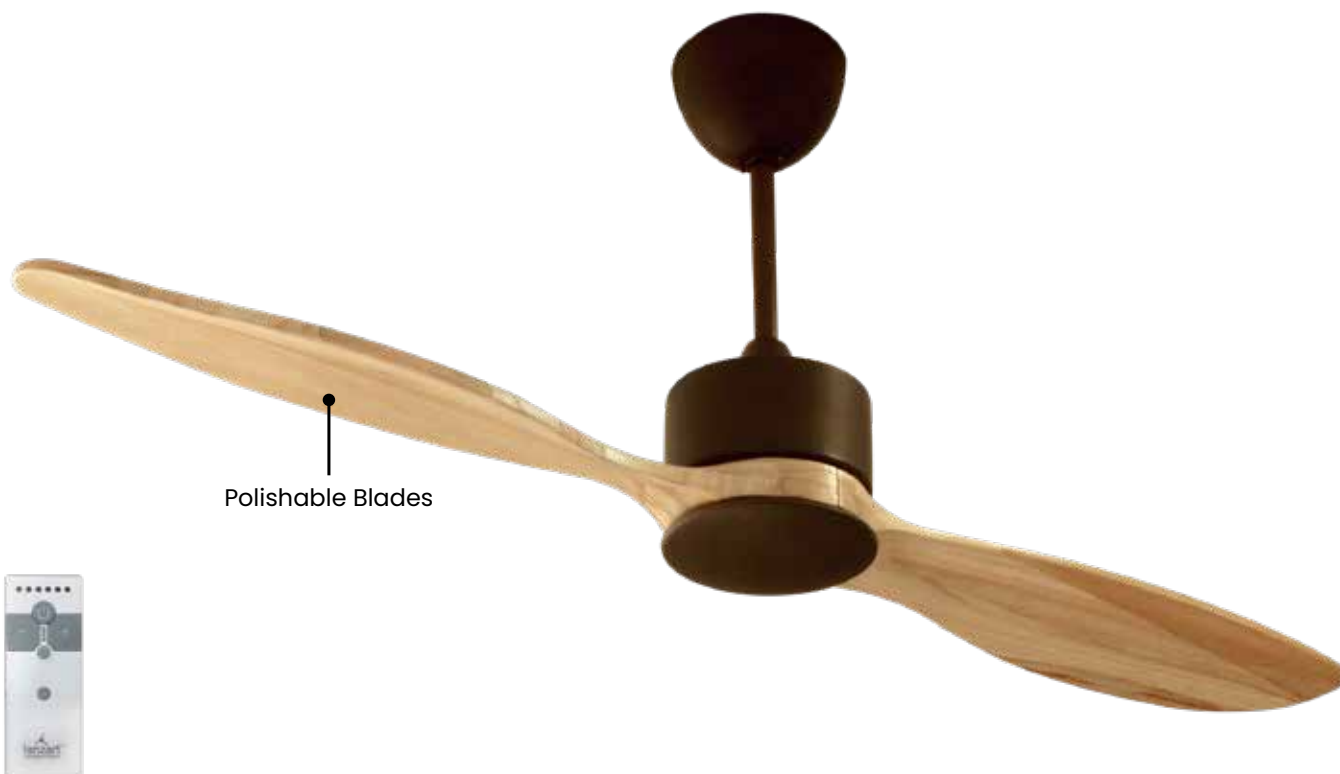

BLAZE Modern Wooden

Colour	Blade	Sweep	Motor Spec	Fan Height
Coffee Brown	Maple, Light Grain Natural Wood ,2 Nos (Can be Polished to Match Any Shade)	1321 mm / 52 in	155 x 12 mm DC	430 mm / 16.9 in
Airflow: 6280 CFM		Remote Control Included		
BLDC Motor		Summer-Winter		Customization
				Whisper Quiet