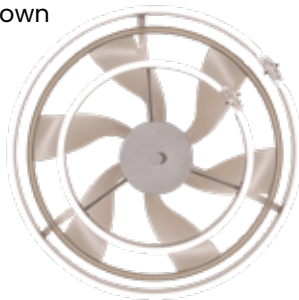

Beach Brown