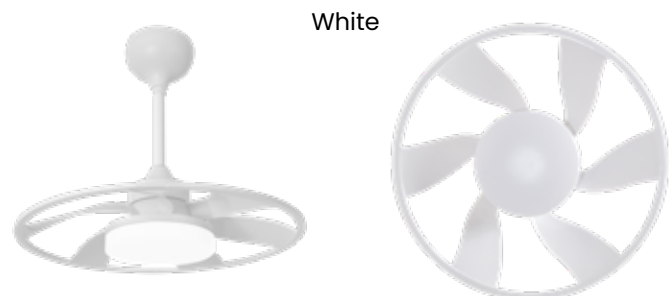

Colour	Blade	Sweep	Motor Spec	Fan Height
Olive Brown / White	ABS, Olive Brown / White, 6 Nos	559 mm / 22 in	110 x 8 mm DC	431.8 mm / 17 in
Light Kit: Multi Colour LED (24W)		Airflow: 7115 CFM		Remote Control Included
BLDC Motor		Summer-Winter		Multicolour LED
				Whisper Quiet