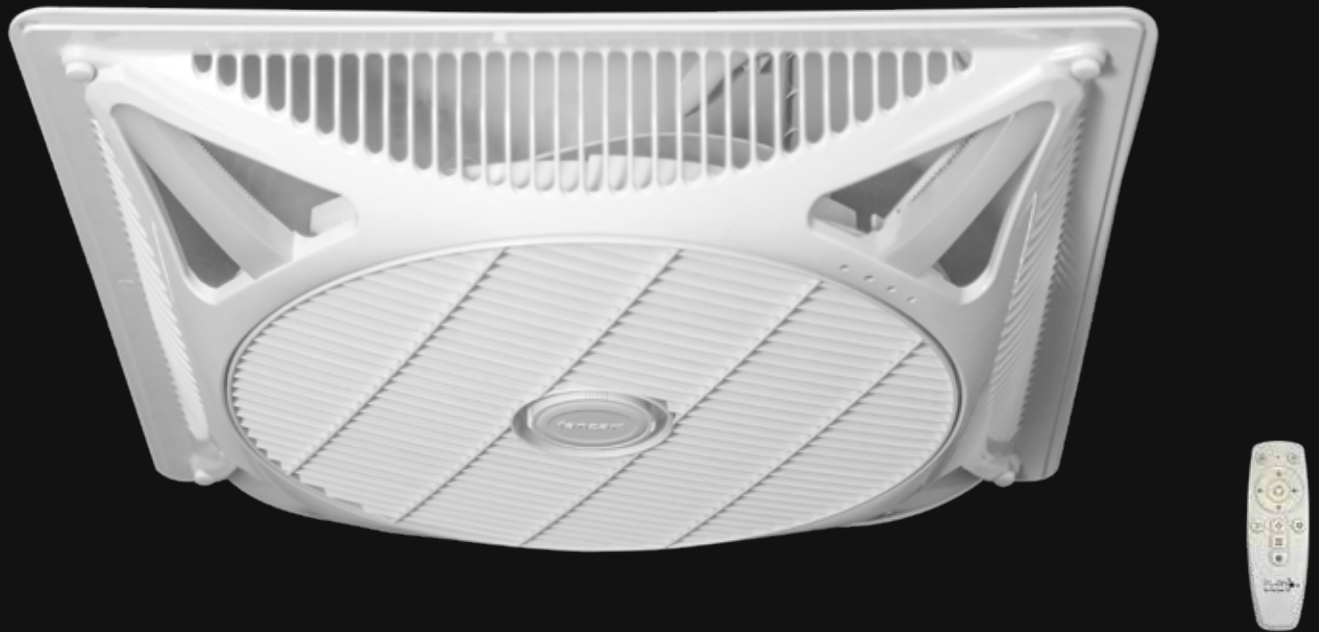

INVENTO SLIM Recessed False Ceiling

With Light

Without Light

Colour	Blade	Fan Spec
White	ABS Body	603 x 603 x 190 mm
Light Kit: LED 6 Watts x 4	Airflow: 3240 CFM	Remote Control Included
Only for Tiled Ceilings		

Recessed False Ceiling **INVENTO**

With Light

Without Light

Colour	Blade	Fan Spec
White	ABS Body	603 x 603 x 220 mm
Light Kit: LED 6 Watts x 4	Airflow: 3240 CFM	Remote Control Included
For all types of ceilings - POP, Wooden Ceilings, Tile Ceilings, Grid Ceilings, Gypsum Board Ceilings		