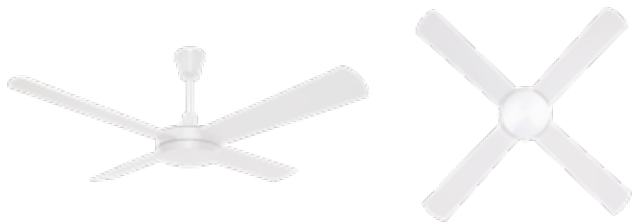

STEAL Refined Industrial

Matte White