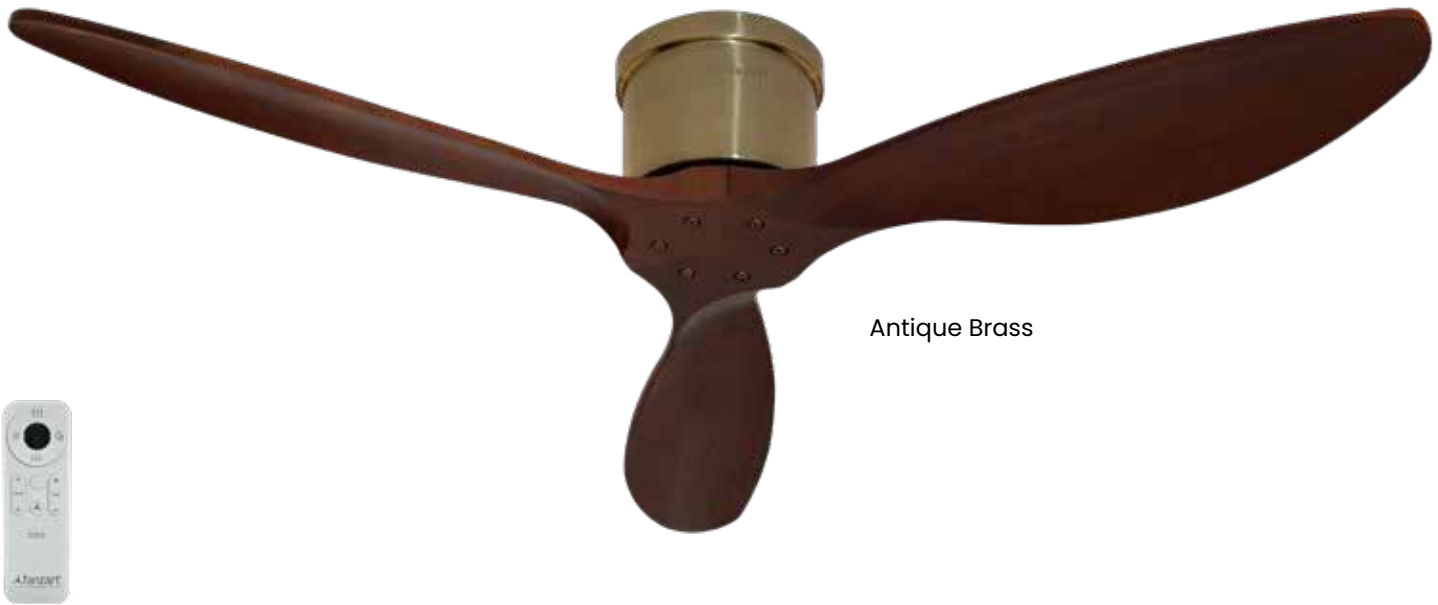

NEW

Antique Brass

CUDDLE Hugger Fans

* Also Available in 36" / 914 mm