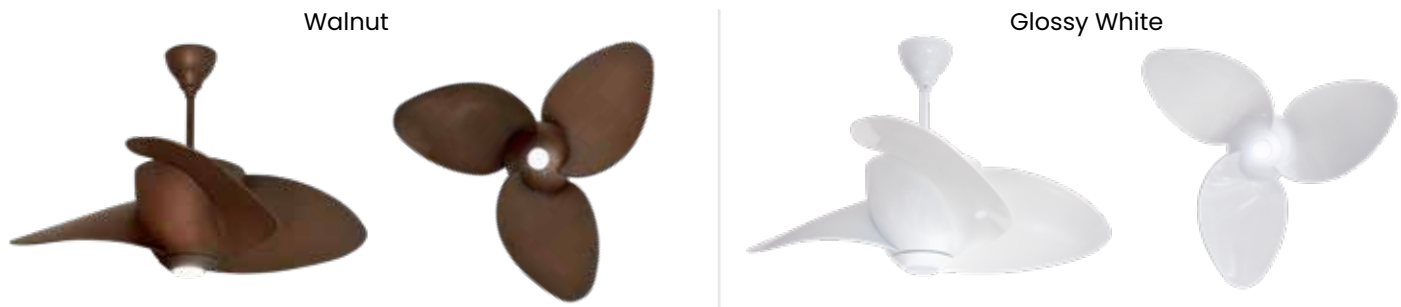

Also Available in AC Motor
Motor Spec: 188 X 22 mm AC

Simply Modern **FIREFLY**

Colour	Blade	Sweep	Motor Spec	Fan Height
Walnut / Glossy White	ABS, 3 Nos	1118 mm / 44 in	153 x 8 mm DC	616 mm / 24.2 in
Light Kit: LED (6W)		Airflow: 7819 CFM		Remote Control Included
 BLDC Motor		 Summer-Winter		 Whisper Quiet