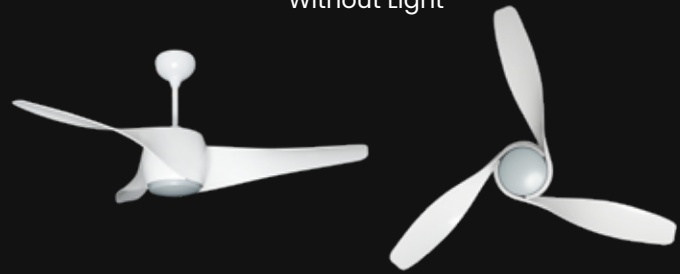

CE

Simply Modern **WAVE WHITE**

With Light

Without Light

Colour	Blade	Sweep	Motor Spec	Fan Height
Matte White	High Quality ABS Glossy White, 3 Nos	1270 mm / 50 in	153 x 18 mm DC	500 mm / 19.69 in
Light Kit: Multi Colour LED (18W)		Airflow: 7060 CFM		Remote Control Included
 BLDC Motor		 Summer-Winter		 Multicolour LED
				 Whisper Quiet