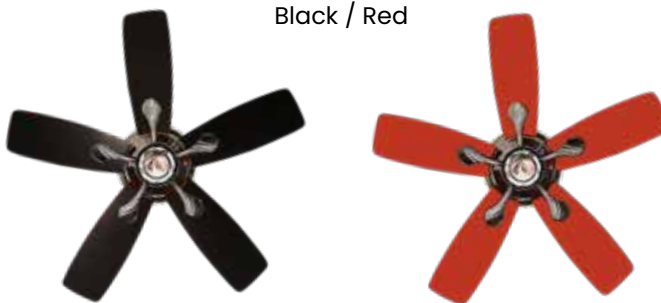

PLUTO Simply Modern

Reversible Dual Colour Blades
Black / Red