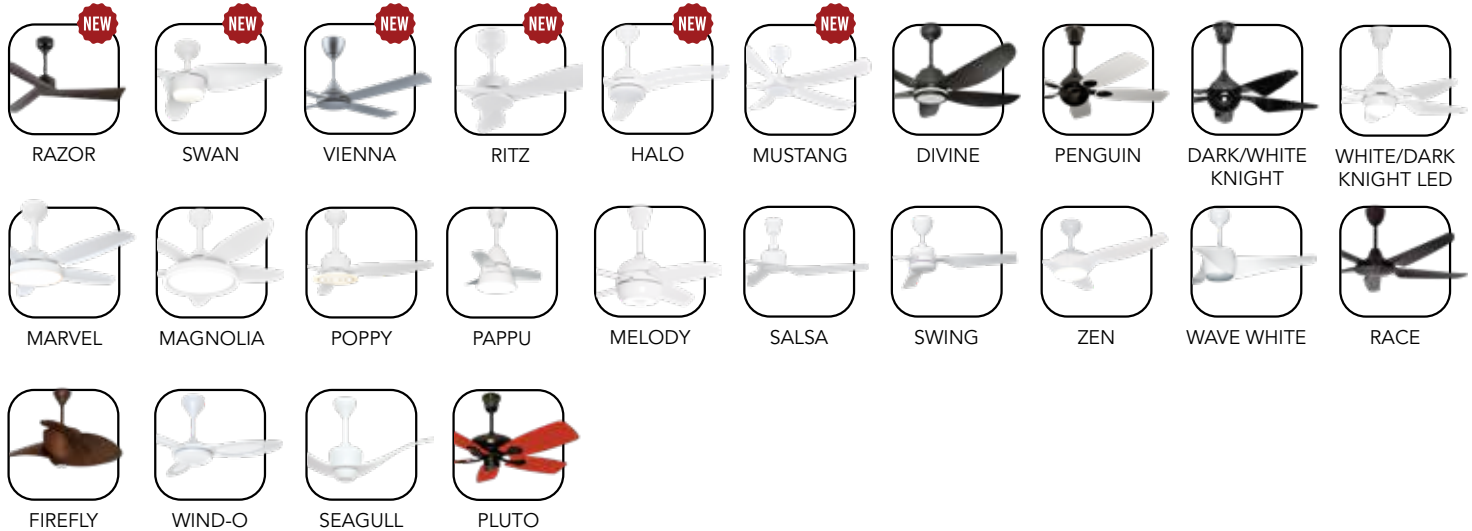

② Simply Modern