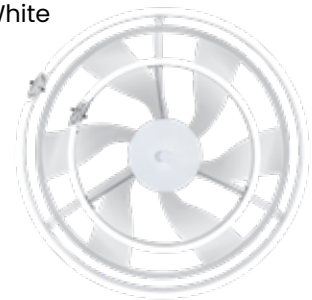

NEW

Exotic Fandelier **NIMBUS**

Beach Brown

Matte White

Colour	Blade	Sweep	Motor Spec	Fan Height
Matte White / Beach Brown	High Quality ABS, 6 Nos	559 mm / 22 in	110 x 8 mm DC	579 mm / 22.8 in
Light Kit: Multi Colour LED (120W)		Airflow: 6924 CFM		Remote Control Included
 BLDC Motor		 Summer-Winter		 Multicolour LED
				 Whisper Quiet