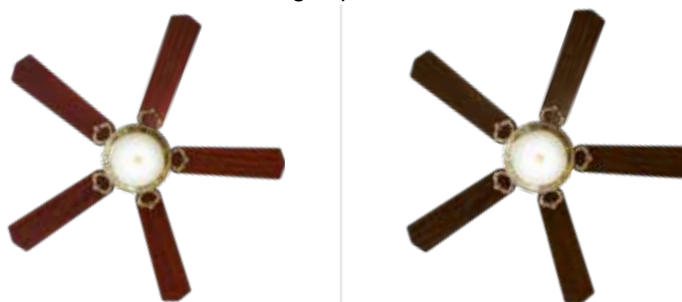

DIANA Classical Vintage

Reversible Dual Colour Blades
Mahogany / Walnut