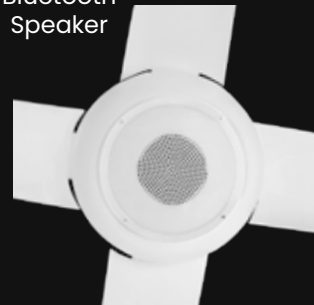

CE

Simply Modern **MELODY**

Bluetooth
Speaker

Colour	Blade	Sweep	Motor Spec	Fan Height
Glossy White	Fine ABS Glossy White, 4 Nos	965 mm / 38 in	153 x 20 mm AC	550 mm / 21.6 in
Sound Kit: 10W Bluetooth Speaker		Light Kit: LED (12W)	Airflow: 5752 CFM	Remote Control Included