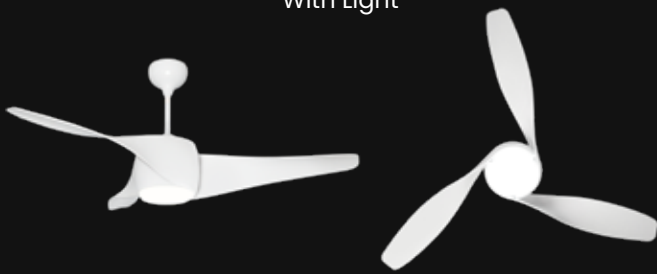

Simply Modern **WAVE WHITE**

With Light