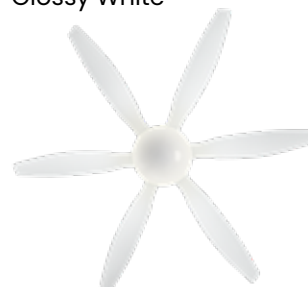

Glossy White