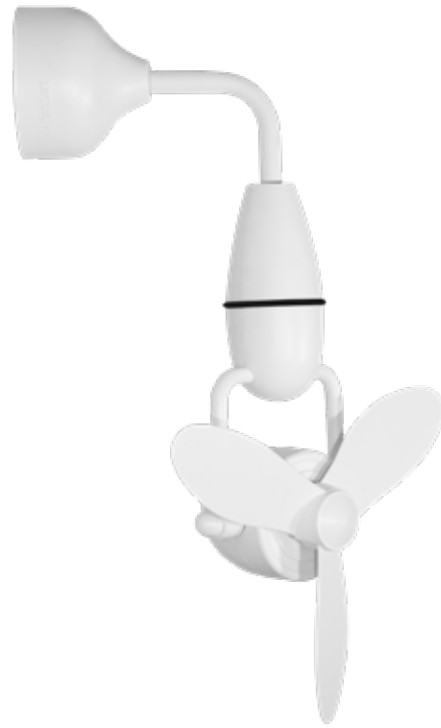

Stylish Wall Mount **CLIFF**

Colour	Blade	Sweep	Motor Spec	Fan Height
Matte Black / White	ABS, Matte White/ Spica Oak, 3 Nos	406 mm / 16 in	106 x 15 mm DC	610 mm(wall) 640 mm(ceiling)
Distance from Wall: 265 mm		Airflow: 9668 CFM	Oscillation: 90°	Remote Control Included
BLDC Motor		Whisper Quiet